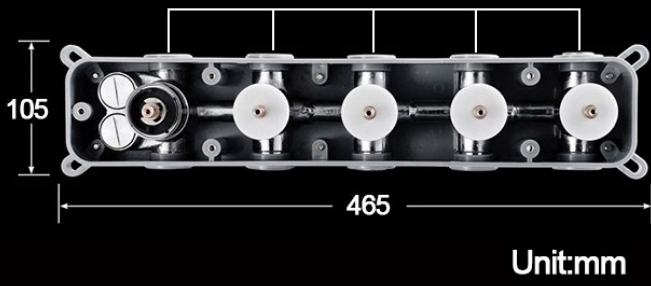

PHONE CONTROLLED THERMOSTATIC LED RAINFALL WATERFALL SHOWER HEAD WITH SQUARE HANDHELD SHOWER SPECIFICATIONS

- Shower Panel /Hose Material: 304 Stainless Steel
- Shower Head Size: 900*300 mm
- Shower Mixer Material: Brass
- Concealed Mixer Size: 465*130 mm
- Showerheads Install: Embedded Ceiling Mounted
- Concealed Mixer Install: Wall-Mounted
- LED Shower Head Functions: Rainfall, Waterfall, Water Column
- Water Pressure: 0.3 MPA
- Water Flow: 16L/min~28L/min
- Hand Shower/ Shower holder Material: Brass
- Shower Accessories Material: Brass
- LED Light: Need to Connect Power
- LED Light Color: 64 Color
- Shower Hose Length: 1.5M
- AC: 100-265V 50/60Hz

Kinds of color **64**
temperature adjustable

WiFi

Build-in WIFI

Phone control color

Color software App install instruction
download name: **Smart Life**

All dimensions and specifications are nominal and may vary. Use actual products for accuracy in critical situations.

Shower Mixer

All functions can be used at the same time.

Spin button change water flow size.

Thread have G 1/2" and NPT 1/2"

38°C

Thermostatic Control

Main body
Brass casting body

Brushed gold

Embedded Depth: 60mm

Hand Shower

Flow Rate: 2.0 GPM / 7.6 LPM

Shower Mixer Connections

Cold water Hot water Mixer water