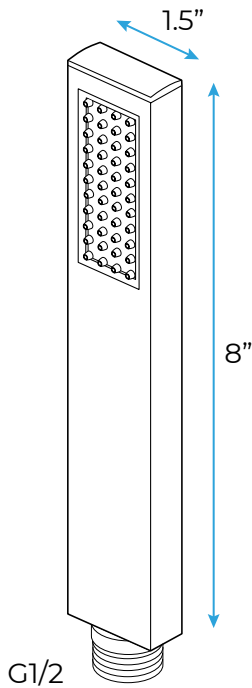

PHONE CONTROLLED THERMOSTATIC LED RAINFALL WATERFALL SHOWER HEAD WITH SQUARE HANDHELD SHOWER SPECIFICATIONS

- Shower Panel /Hose Material: 304 Stainless Steel
- Shower Head Size: 900*300 mm
- Shower Mixer Material: Brass
- Concealed Mixer Size: 465*130 mm
- Showerheads Install: Embedded Ceiling Mounted
- Concealed Mixer Install: Wall-Mounted
- LED Shower Head Functions: Rainfall, Waterfall, Water Column
- Water Pressure: 0.3 MPA
- Water Flow: 16L/min~28L/min
- Hand Shower/ Shower holder Material: Brass
- Shower Accessories Material: Brass
- LED Light: Need to Connect Power
- LED Light Color: 64 Color
- Shower Hose Length: 1.5M
- AC: 100-265V 50/60Hz

Shower Mixer

All functions can be used at the same time.

Spin button change water flow size.

Thread have G 1/2" and NPT 1/2"

38°C

Thermostatic Control

Main body
Brass casting body

Brushed gold

Embedded Depth: 60mm

Hand Shower

Flow Rate: 2.0 GPM / 7.6 LPM

Shower Mixer Connections

Cold water Hot water Mixer water