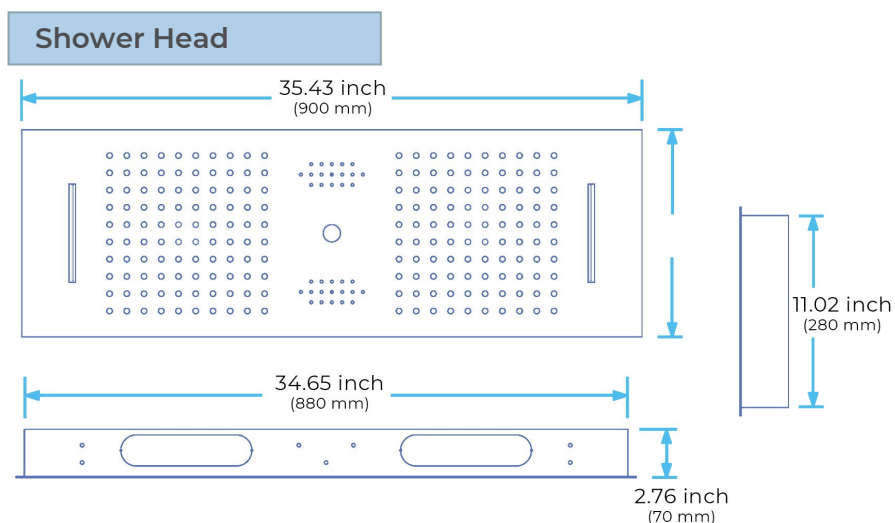

PHONE CONTROLLED THERMOSTATIC LED RAINFALL WATERFALL SHOWER HEAD WITH SQUARE HANDHELD SHOWER SPECIFICATIONS

- Shower Panel /Hose Material: 304 Stainless Steel
- Shower Head Size: 900*300 mm
- Shower Mixer Material: Brass
- Concealed Mixer Size: 465*130 mm
- Showerheads Install: Embedded Ceiling Mounted
- Concealed Mixer Install: Wall-Mounted
- LED Shower Head Functions: Rainfall, Waterfall, Water Column
- Water Pressure: 0.3 MPA
- Water Flow: 16L/min~28L/min
- Hand Shower/ Shower holder Material: Brass
- Shower Accessories Material: Brass
- LED Light: Need to Connect Power
- LED Light Color: 64 Color
- Shower Hose Length: 1.5M
- AC: 100-265V 50/60Hz

Kinds of color **64**
temperature adjustable

WiFi

Build-in WIFI

Phone control color

Color software App install instruction
download name: **Smart Life**

All dimensions and specifications are nominal and may vary. Use actual products for accuracy in critical situations.

Shower Mixer

All functions can be used at the same time.

Spin button change water flow size.

Thread have G 1/2" and NPT 1/2"

38°C

Thermostatic Control

Main body
Brass casting body

Brushed gold

Embedded Depth: 60mm

Hand Shower

Flow Rate: 2.0 GPM / 7.6 LPM

Shower Mixer Connections

Cold water Hot water Mixer water