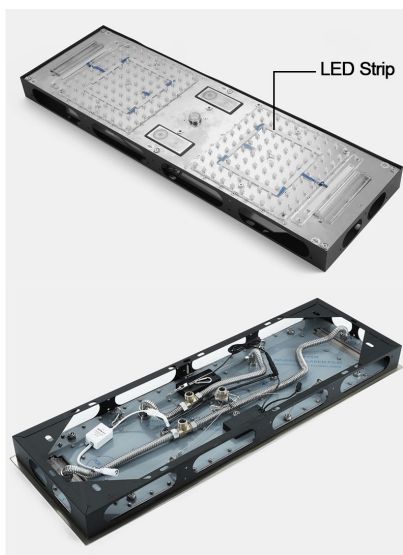

PHONE CONTROLLED THERMOSTATIC LED RAINFALL WATERFALL SHOWER HEAD WITH SQUARE HANDHELD SHOWER SPECIFICATIONS

- Shower Panel /Hose Material: 304 Stainless Steel
- Shower Head Size: 900*300 mm
- Shower Mixer Material: Brass
- Concealed Mixer Size: 465*130 mm
- Showerheads Install: Embedded Ceiling Mounted
- Concealed Mixer Install: Wall-Mounted
- LED Shower Head Functions: Rainfall, Waterfall, Water Column
- Water Pressure: 0.3 MPA
- Water Flow: 16L/min~28L/min
- Hand Shower/ Shower holder Material: Brass
- Shower Accessories Material: Brass
- LED Light: Need to Connect Power
- LED Light Color: 64 Color
- Shower Hose Length: 1.5M
- AC: 100-265V 50/60Hz

Kinds of color **64**
temperature adjustable

WiFi

Build-in WIFI

Phone control color

Color software App install instruction
download name: **Smart Life**

All dimensions and specifications are nominal and may vary. Use actual products for accuracy in critical situations.

Shower Mixer

All functions can be used at the same time.

Spin button change water flow size.

Thread have G 1/2" and NPT 1/2"

38°C

Thermostatic Control

Main body
Brass casting body

Brushed gold

Embedded Depth: 60mm

Hand Shower

Flow Rate: 2.0 GPM / 7.6 LPM

Shower Mixer Connections

Cold water Hot water Mixer water