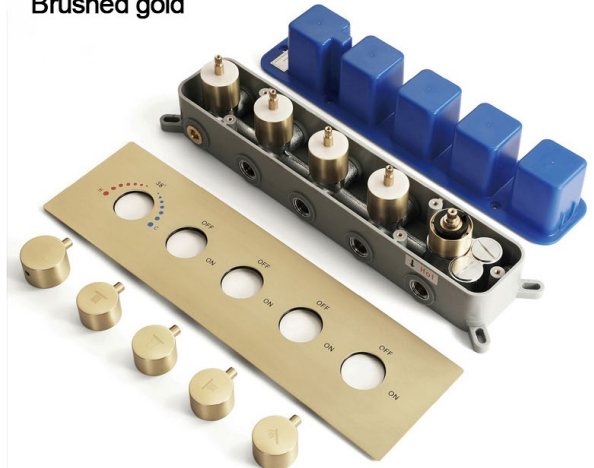

PHONE CONTROLLED THERMOSTATIC LED RAINFALL WATERFALL SHOWER HEAD WITH SQUARE HANDHELD SHOWER SPECIFICATIONS

- Shower Panel /Hose Material: 304 Stainless Steel
- Shower Head Size: 900*300 mm
- Shower Mixer Material: Brass
- Concealed Mixer Size: 465*130 mm
- Showerheads Install: Embedded Ceiling Mounted
- Concealed Mixer Install: Wall-Mounted
- LED Shower Head Functions: Rainfall, Waterfall, Water Column
- Water Pressure: 0.3 MPA
- Water Flow: 16L/min~28L/min
- Hand Shower/ Shower holder Material: Brass
- Shower Accessories Material: Brass
- LED Light: Need to Connect Power
- LED Light Color: 64 Color
- Shower Hose Length: 1.5M
- AC: 100-265V 50/60Hz

Kinds of color **64**
temperature adjustable

WiFi

Build-in WIFI

Phone control color

Color software App install instruction
download name: **Smart Life**

All dimensions and specifications are nominal and may vary. Use actual products for accuracy in critical situations.

Shower Mixer

All functions can be used at the same time.

Spin button change water flow size.

Thread have G 1/2" and NPT 1/2"

38°C

Thermostatic Control

Main body
Brass casting body

Brushed gold

Embedded Depth: 60mm

Hand Shower

Flow Rate: 2.0 GPM / 7.6 LPM

Shower Mixer Connections

Cold water Hot water Mixer water