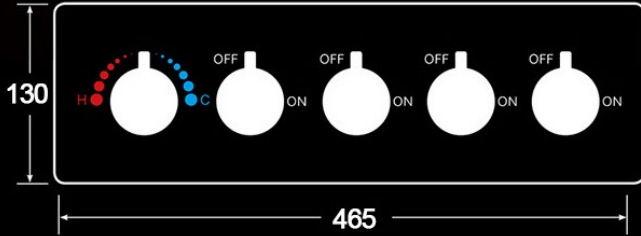

PHONE CONTROLLED THERMOSTATIC LED RAINFALL WATERFALL SHOWER HEAD WITH SQUARE HANDHELD SHOWER SPECIFICATIONS

- Shower Panel /Hose Material: 304 Stainless Steel
- Shower Head Size: 900*300 mm
- Shower Mixer Material: Brass
- Concealed Mixer Size: 465*130 mm
- Showerheads Install: Embedded Ceiling Mounted
- Concealed Mixer Install: Wall-Mounted
- LED Shower Head Functions: Rainfall, Waterfall, Water Column
- Water Pressure: 0.3 MPA
- Water Flow: 16L/min~28L/min
- Hand Shower/ Shower holder Material: Brass
- Shower Accessories Material: Brass
- LED Light: Need to Connect Power
- LED Light Color: 64 Color
- Shower Hose Length: 1.5M
- AC: 100-265V 50/60Hz

Kinds of color **64**
temperature adjustable

WiFi

Build-in WIFI

Phone control color

Color software App install instruction
download name: **Smart Life**

All dimensions and specifications are nominal and may vary. Use actual products for accuracy in critical situations.

Shower Mixer

All functions can be used at the same time.

Spin button change water flow size.

Thread have G 1/2" and NPT 1/2"

38°C

Thermostatic Control

Main body
Brass casting body

Brushed gold

Embedded Depth: 60mm

Hand Shower

Flow Rate: 2.0 GPM / 7.6 LPM

Shower Mixer Connections

Cold water Hot water Mixer water