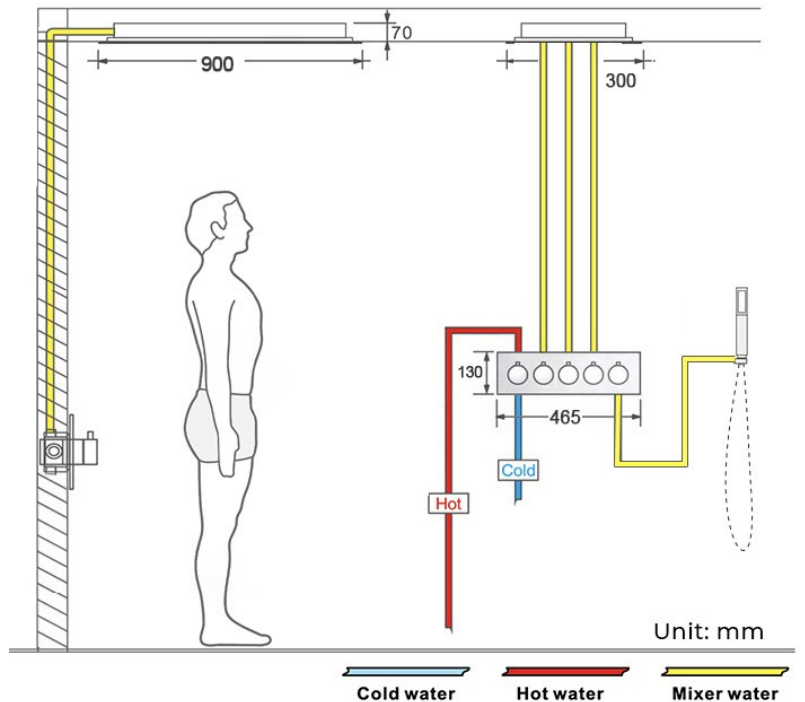

PHONE CONTROLLED THERMOSTATIC LED RAINFALL WATERFALL SHOWER HEAD WITH SQUARE HANDHELD SHOWER SPECIFICATIONS

- Shower Panel /Hose Material: 304 Stainless Steel
- Shower Head Size: 900*300 mm
- Shower Mixer Material: Brass
- Concealed Mixer Size: 465*130 mm
- Showerheads Install: Embedded Ceiling Mounted
- Concealed Mixer Install: Wall-Mounted
- LED Shower Head Functions: Rainfall, Waterfall, Water Column
- Water Pressure: 0.3 MPA
- Water Flow: 16L/min~28L/min
- Hand Shower/ Shower holder Material: Brass
- Shower Accessories Material: Brass
- LED Light: Need to Connect Power
- LED Light Color: 64 Color
- Shower Hose Length: 1.5M
- AC: 100-265V 50/60Hz

Kinds of color **64**
temperature adjustable

WiFi

Build-in WIFI

Phone control color

Color software App install instruction
download name: **Smart Life**

All dimensions and specifications are nominal and may vary. Use actual products for accuracy in critical situations.

Shower Mixer

All functions can be used at the same time.

Spin button change water flow size.

Thread have G 1/2" and NPT 1/2"

38°C

Thermostatic Control

Main body
Brass casting body

Brushed gold

Embedded Depth: 60mm

Hand Shower

Flow Rate: 2.0 GPM / 7.6 LPM

Shower Mixer Connections

Cold water Hot water Mixer water