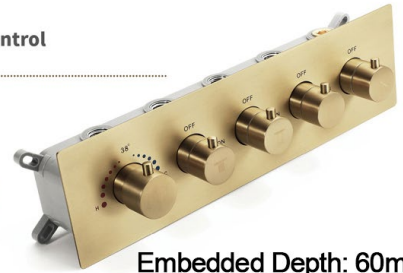

PHONE CONTROLLED THERMOSTATIC LED RAINFALL WATERFALL SHOWER HEAD WITH SQUARE HANDHELD SHOWER SPECIFICATIONS

- Shower Panel /Hose Material: 304 Stainless Steel
- Shower Head Size: 900*300 mm
- Shower Mixer Material: Brass
- Concealed Mixer Size: 465*130 mm
- Showerheads Install: Embedded Ceiling Mounted
- Concealed Mixer Install: Wall-Mounted
- LED Shower Head Functions: Rainfall, Waterfall, Water Column
- Water Pressure: 0.3 MPA
- Water Flow: 16L/min~28L/min
- Hand Shower/ Shower holder Material: Brass
- Shower Accessories Material: Brass
- LED Light: Need to Connect Power
- LED Light Color: 64 Color
- Shower Hose Length: 1.5M
- AC: 100-265V 50/60Hz

Kinds of color **64**
temperature adjustable

WiFi

Build-in WIFI

Phone control color

Color software App install instruction
download name: **Smart Life**

All dimensions and specifications are nominal and may vary. Use actual products for accuracy in critical situations.

Shower Mixer

All functions can be used at the same time.

Spin button change water flow size.

Thread have G 1/2" and NPT 1/2"

38°C

Thermostatic Control

Main body
Brass casting body

Brushed gold

Embedded Depth: 60mm

Hand Shower

Flow Rate: 2.0 GPM / 7.6 LPM

Shower Mixer Connections

Cold water Hot water Mixer water